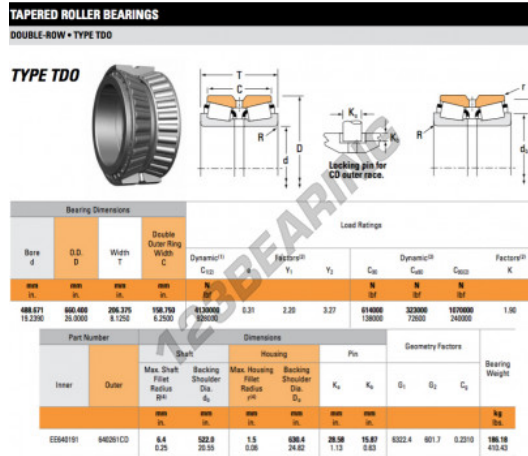

Tapered roller bearing EE640191-640261CD-TIMKEN - EE640191-640261CD-TIMKEN

<https://www.123bearing.ca/bearing-housing/roller-bearing/tapered/ee640191-640261cd-timken>

PRODUCT FEATURES

Brand	TIMKEN
N° Ean13	3663952366418
Inside diameter	488.671 mm
Outside diameter	660.4 mm
Thickness	206.375 mm
Packaging	1