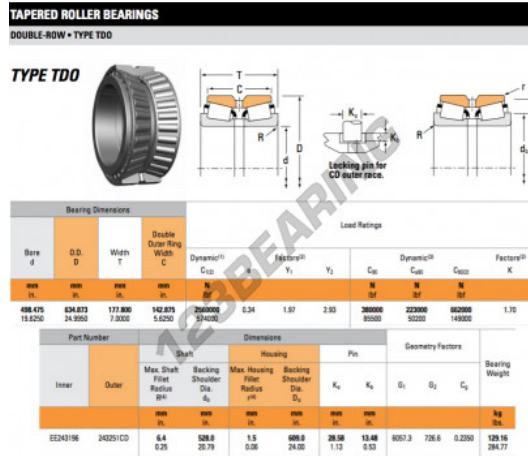

Tapered roller bearing EE243196-243251CD-TIMKEN - EE243196-243251CD-TIMKEN

<https://www.123bearing.ca/bearing-housing/roller-bearing/tapered/ee243196-243251cd-timken>

PRODUCT FEATURES

| | |
|------------------|---------------|
| Brand | TIMKEN |
| N° Ean13 | 3663952366500 |
| Inside diameter | 498.475 mm |
| Outside diameter | 634.873 mm |
| Thickness | 177.8 mm |
| Packaging | 1 |