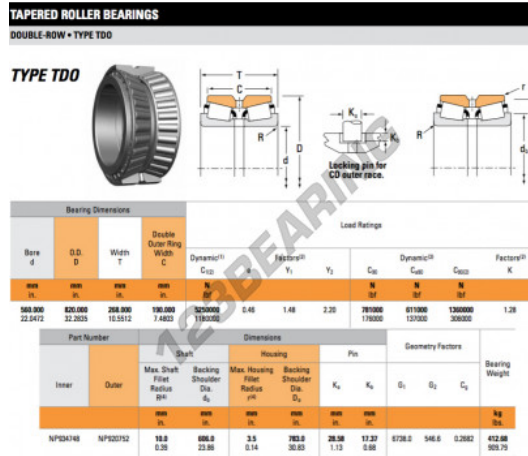

# Tapered roller bearing NP934748-NP920752-TIMKEN - NP934748-NP920752-TIMKEN

<https://www.123bearing.ca/bearing-housing/roller-bearing/tapered/np934748-np920752-timken>

## PRODUCT FEATURES

Brand	TIMKEN
N° Ean13	3663952366715
Inside diameter	560 mm
Outside diameter	820 mm
Thickness	268 mm
Packaging	1

[contact@123bearing.ca](mailto:contact@123bearing.ca)

+1(646) 712 9672

CRT4 de Lesquin 60 Rue Du Haut De Sainghin 59273 Fretin FRANCE