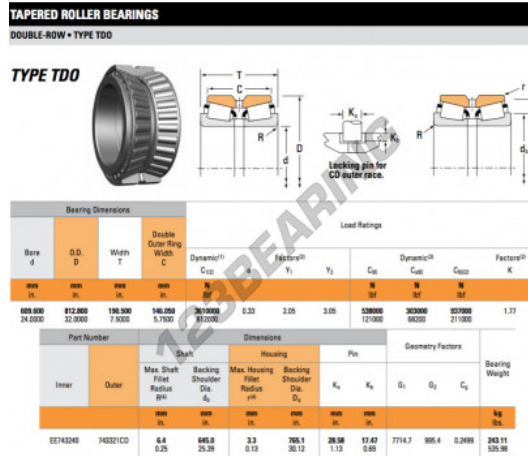

Tapered roller bearing EE743240-743321CD-TIMKEN - EE743240-743321CD-TIMKEN

<https://www.123bearing.ca/bearing-housing/roller-bearing/tapered/ee743240-743321cd-timken>

PRODUCT FEATURES

Brand	TIMKEN
N° Ean13	3663952366876
Inside diameter	609.6 mm
Outside diameter	812.8 mm
Thickness	190.5 mm
Packaging	1