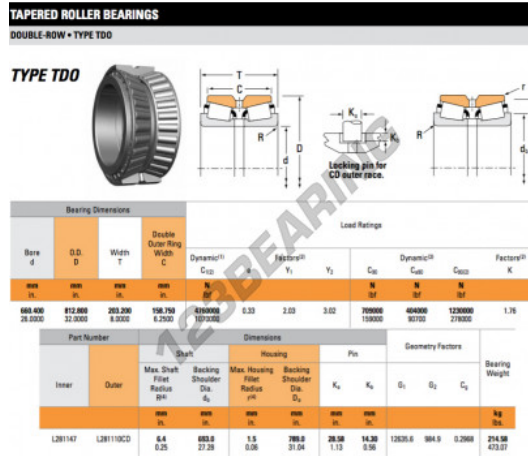

# Tapered roller bearing L281147-L281110CD-TIMKEN - L281147-L281110CD-TIMKEN

<https://www.123bearing.ca/bearing-housing/roller-bearing/tapered/l281147-l281110cd-timken>

## PRODUCT FEATURES

Brand	TIMKEN
N° Ean13	3663952366944
Inside diameter	660.4 mm
Outside diameter	812.8 mm
Thickness	203.2 mm
Packaging	1

[contact@123bearing.ca](mailto:contact@123bearing.ca)

+1(646) 712 9672