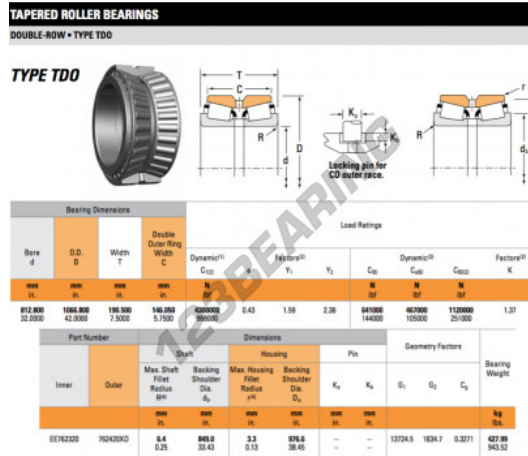

# Tapered roller bearing EE762320-762420XD-TIMKEN - EE762320-762420XD-TIMKEN

<https://www.123bearing.ca/bearing-housing/roller-bearing/tapered/ee762320-762420xd-timken>

## PRODUCT FEATURES

Brand	TIMKEN
N° Ean13	3663952367118
Inside diameter	812.8 mm
Outside diameter	1066.8 mm
Thickness	190.5 mm
Packaging	1

[contact@123bearing.ca](mailto:contact@123bearing.ca)

+1(646) 712 9672