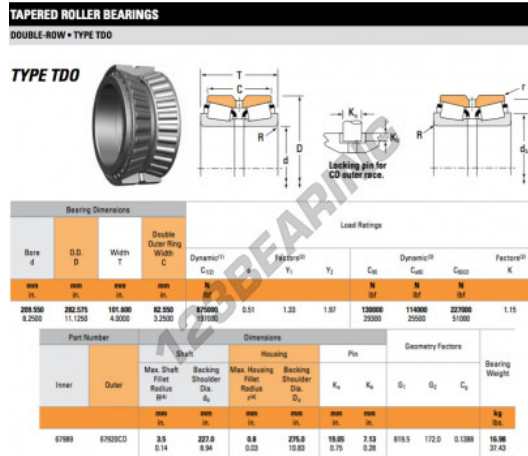

## Tapered roller bearing 67989-67920CD-TIMKEN - 67989-67920CD-TIMKEN

<https://www.123bearing.ca/bearing-housing/roller-bearing/tapered/67989-67920cd-timken>

### PRODUCT FEATURES

Brand	TIMKEN
N° Ean13	3663952371405
Inside diameter	209.55 mm
Outside diameter	282.575 mm
Thickness	101.6 mm
Packaging	1

[contact@123bearing.ca](mailto:contact@123bearing.ca)

+1(646) 712 9672