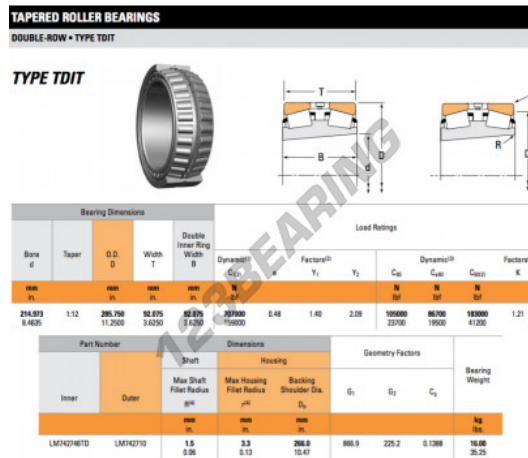

Tapered roller bearing LM742746TD-LM742710-TIMKEN - LM742746TD-LM742710-TIMKEN

<https://www.123bearing.ca/bearing-housing/roller-bearing/tapered/lm742746td-lm742710-timken>

PRODUCT FEATURES

Brand	TIMKEN
N° Ean13	3663952373317
Inside diameter	214.973 mm
Outside diameter	285.75 mm
Thickness	92.075 mm
Packaging	1