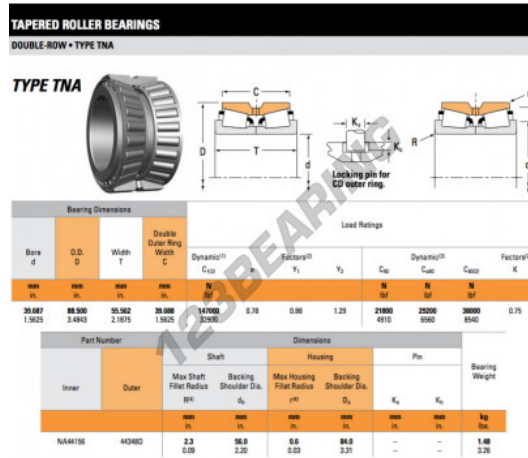

Tapered roller bearing NA44156-44348D-TIMKEN - NA44156-44348D-TIMKEN

<https://www.123bearing.ca/bearing-housing/roller-bearing/tapered/na44156-44348d-timken>

PRODUCT FEATURES

Brand	TIMKEN
N° Ean13	3663952373751
Inside diameter	39.687 mm
Outside diameter	88.5 mm
Thickness	55.562 mm
Packaging	1