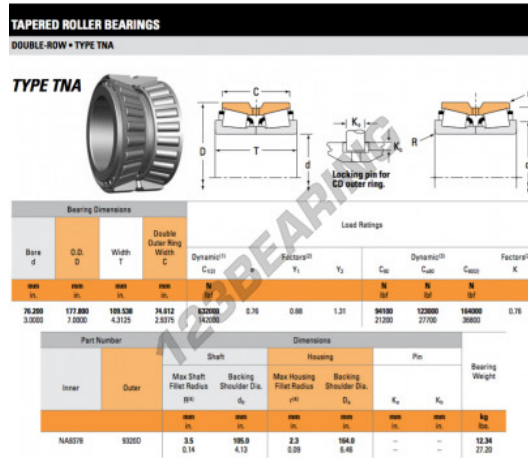

Tapered roller bearing NA9378-9320D-TIMKEN - NA9378-9320D-TIMKEN

<https://www.123bearing.ca/bearing-housing/roller-bearing/tapered/na9378-9320d-timken>

PRODUCT FEATURES

Brand	TIMKEN
N° Ean13	3663952374031
Inside diameter	76.2 mm
Outside diameter	177.8 mm
Thickness	109.538 mm
Packaging	1