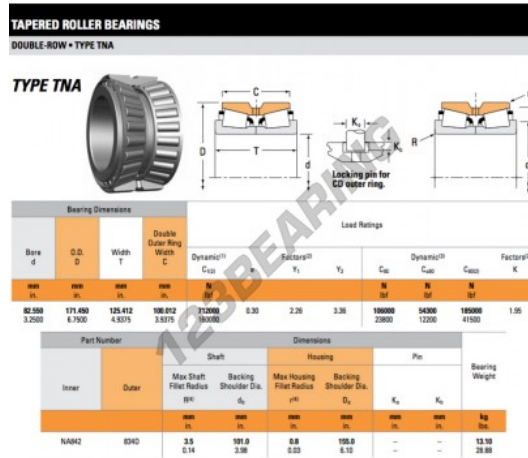

Tapered roller bearing NA842-834D-TIMKEN - NA842-834D-TIMKEN

<https://www.123bearing.ca/bearing-housing/roller-bearing/tapered/na842-834d-timken>

PRODUCT FEATURES

Brand	TIMKEN
N° Ean13	3663952374062
Inside diameter	82.55 mm
Outside diameter	171.45 mm
Thickness	125.412 mm
Packaging	1