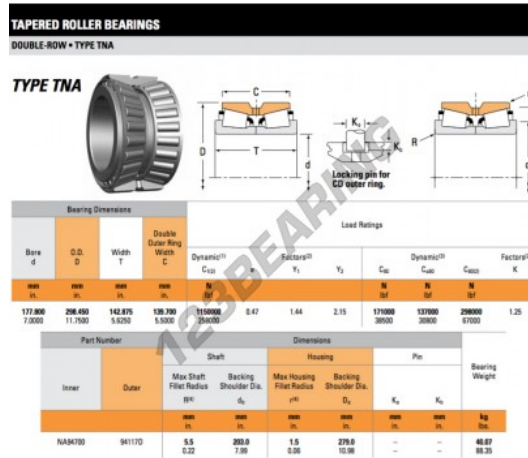

Tapered roller bearing NA94700-94117D-TIMKEN - NA94700-94117D-TIMKEN

<https://www.123bearing.ca/bearing-housing/roller-bearing/tapered/na94700-94117d-timken>

PRODUCT FEATURES

Brand	TIMKEN
N° Ean13	3663952374345
Inside diameter	177.8 mm
Outside diameter	298.45 mm
Thickness	142.875 mm
Packaging	1