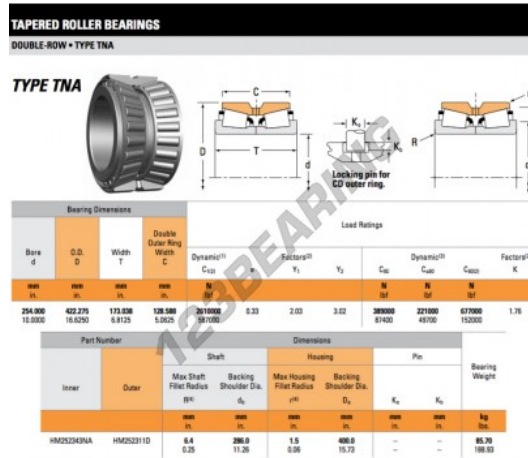

Tapered roller bearing HM252343NA-HM252311D-TIMKEN - HM252343NA-HM252311D-TIMKEN

<https://www.123bearing.ca/bearing-housing/roller-bearing/tapered/hm252343na-hm252311d-timken>

PRODUCT FEATURES

Brand	TIMKEN
N° Ean13	3663952374383
Inside diameter	254 mm
Inside diameter	10" inch
Outside diameter	422.275 mm
Outside diameter	16 5/8" inch
Thickness	173.038 mm
Thickness	6 13/16" inch
Packaging	1