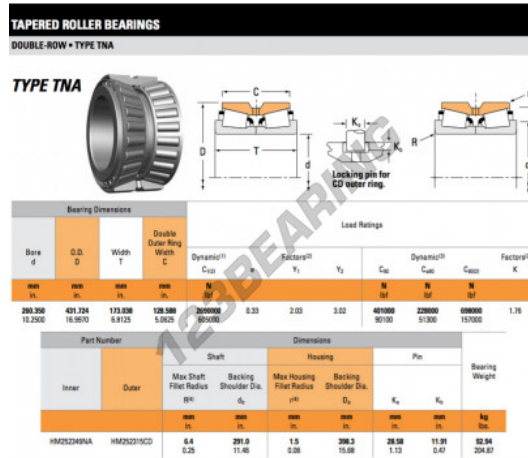

Tapered roller bearing

HM252349NA-HM252315CD-TIMKEN - HM252349NA-HM252315CD-TIMKEN

<https://www.123bearing.ca/bearing-housing/roller-bearing/tapered/hm252349na-hm252315cd-timken>

PRODUCT FEATURES

Brand	TIMKEN
N° Ean13	3663952374437
Inside diameter	260.35 mm
Outside diameter	431.724 mm
Thickness	173.038 mm
Packaging	1