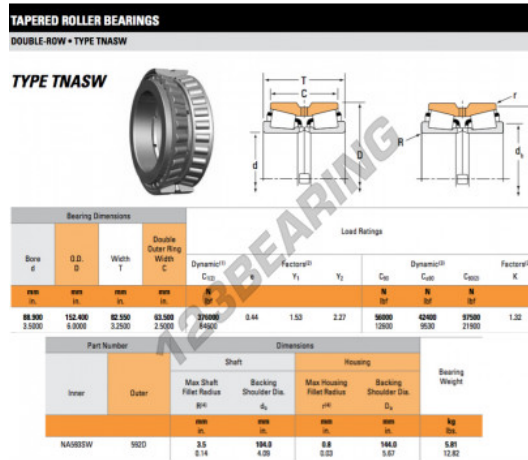

# Tapered roller bearing

## NA593SW-592D-TIMKEN - NA593SW-592D-TIMKEN

https://www.123bearing.ca/bearing-housing/roller-bearing/tapered/na593sw-592d-timken

## PRODUCT FEATURES

Brand	TIMKEN
N° Ean13	3663952374734
Inside diameter	88.9 mm
Outside diameter	152.4 mm
Thickness	82.55 mm
Packaging	1

[contact@123bearing.ca](mailto:contact@123bearing.ca)

+1(646) 712 9672