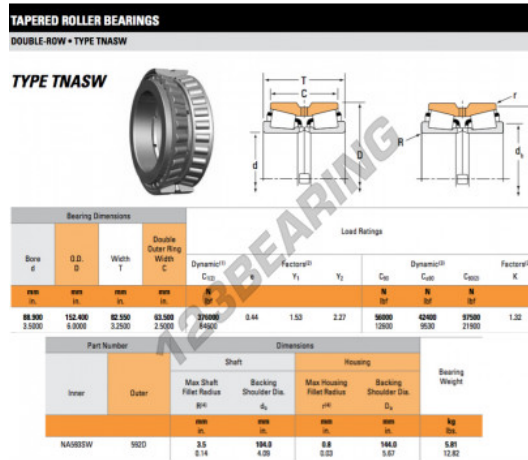

Tapered roller bearing NA593SW-592D-TIMKEN - NA593SW-592D-TIMKEN

https://www.123bearing.ca/bearing-housing/roller-bearing/tapered/na593sw-592d-timken

PRODUCT FEATURES

Brand	TIMKEN
N° Ean13	3663952374734
Inside diameter	88.9 mm
Inside diameter	3 1/2" inch
Outside diameter	152.4 mm
Outside diameter	6" inch
Thickness	82.55 mm
Thickness	3 1/4" inch
Packaging	1