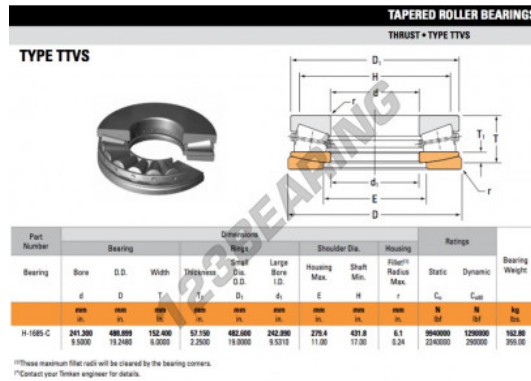

Thrust roller bearing H1685-C-TIMKEN - H1685-C-TIMKEN

<https://www.123bearing.ca/bearing-housing/roller-bearing/thrust/h1685-c-timken>

PRODUCT FEATURES

Brand	TIMKEN
N° Ean13	3663952376103
Inside diameter	241.3 mm
Outside diameter	488.899 mm
Thickness	152.4 mm
Packaging	1