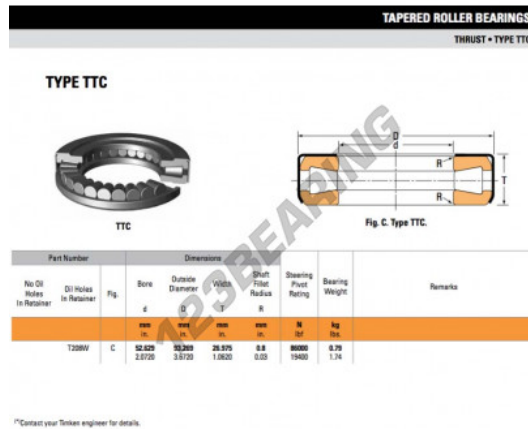

Thrust roller bearing T208W-TIMKEN - T208W-TIMKEN

<https://www.123bearing.ca/bearing-housing/roller-bearing/thrust/t208w-timken>

PRODUCT FEATURES

| | |
|------------------|---------------|
| Brand | TIMKEN |
| N° Ean13 | 3663952377179 |
| Inside diameter | 52.629 mm |
| Outside diameter | 93.269 mm |
| Thickness | 26.975 mm |
| Packaging | 1 |