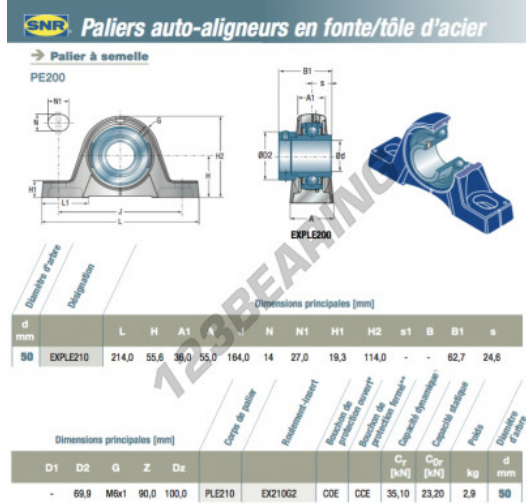

Housed bearing 2 bolts EXPLE210-SNR - EXPLE210-SNR

<https://www.123bearing.ca/bearing-housing/housed-bearing/cast-iron-housed-bearing-2/exple210-snr>

PRODUCT FEATURES

Brand	SNR
N° Ean13	3663952422725
Shaft diameter	50 mm
No. of fasteners	2
Tightening	Eccentric locking ring
Mounting center distance	164 mm
Material	cast iron
Packaging	1