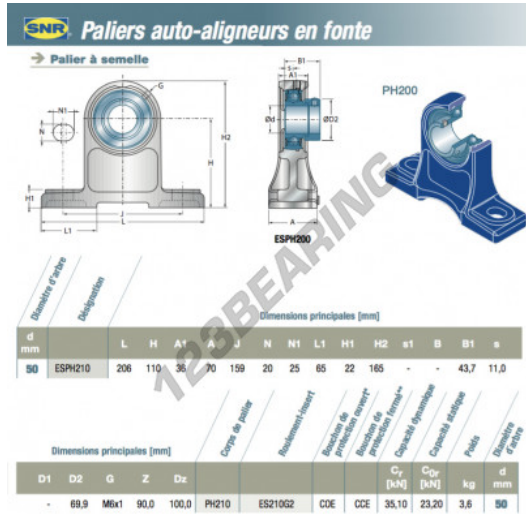

## Housed bearing 2 bolts ESPH210-SNR - ESPH210-SNR

<https://www.123bearing.ca/bearing-housing/housed-bearing/cast-iron-housed-bearing-2/esph210-snr>

### PRODUCT FEATURES

Brand	SNR
N° Ean13	3663952424651
Shaft diameter	50 mm
Shaft diameter	1.969" inch
No. of fasteners	2
Tightening	Eccentric locking ring
Mounting center distance	159 mm
Mounting center distance	6.26" inch
Material	cast iron
Packaging	1