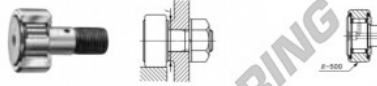

## Cam follower CF10-1-VUURM-IKO - CF10-1-VUURM-IKO

<https://www.123bearing.ca/bearing-housing/deep-groove-bearing/cam-follower/cf10-1-vuurm-iko>

### CAM FOLLOWERS

Standard Type Cam Followers Full Complement Type/With Screwdriver Slot

CF-VUUR

Stud dia. mm	Identification number								Mass (Ref.)					
	Shield type				Sealed type				g	D	C	d <sub>1</sub>		
	With crowned outer ring		With cylindrical outer ring		With crowned outer ring		With cylindrical outer ring							
10	<b>CF 10-1 VUURM</b>								61	26	12	10		
Boundary dimensions mm														
G	G <sub>1</sub>	B <sub>max</sub>	B <sub>1 max</sub>	B <sub>2</sub>	B <sub>3</sub>	C <sub>1</sub>	g <sub>1</sub>	g <sub>2</sub>	f <sup>(1)</sup> Min. mm	Mounting torque N·m	Basic dynamic load rating C N	Basic static load rating C <sub>0</sub> N	Maximum allowable static load N	
M10 X 1	12	13.2	36.2	23	—	0.6	*4	—	0.3	16	14.7	9 570	14 500	8 650

## PRODUCT FEATURES

Brand	IKO
N° Ean13	3663952440361
Inside diameter	10 mm
Outside diameter	26 mm
Thickness	12 mm
Weight	350 g
Packaging	-
Standard	No standard

[contact@123bearing.ca](mailto:contact@123bearing.ca)