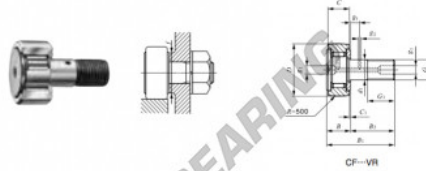

Cam follower CF24-VR-IKO - CF24-VR-IKO

<https://www.123bearing.ca/bearing-housing/deep-groove-bearing/cam-follower/cf24-vr-iko>

CAM FOLLOWERS

Standard Type Cam Followers Full Complement Type/With Screwdriver Slot

Stud dia. mm	Identification number										Mass (Ref.)			
	Shield type					Sealed type					g	D	C	d ₁
	With crowned outer ring	With cylindrical outer ring	With crowned outer ring	With cylindrical outer ring	With crowned outer ring	With cylindrical outer ring	With crowned outer ring	With cylindrical outer ring	With crowned outer ring	With cylindrical outer ring	820	62	29	24
24	CF 24	VR												
Boundary dimensions mm														
G	G ₁	B _{max}	B _{1max}	B ₂	B ₃	C ₁	g ₁	g ₂	f ⁽¹⁾	Mounting diameter	Maximum tightening torque	Ball static load rating	Ball static load rating	Maximum allowable static load
M24×1.5	25	30.6	80.1	49.5	11	0.8	8	4	1	40	215	48 600	92 000	52 000

PRODUCT FEATURES

Brand	IKO
N° Ean13	3663952440637
Inside diameter	24 mm
Outside diameter	62 mm
Thickness	29 mm
Packaging	1

contact@123bearing.ca

+1(646) 712 9672

CRT4 de Lesquin 60 Rue Du Haut De Sainghin 59273 Fretin FRANCE