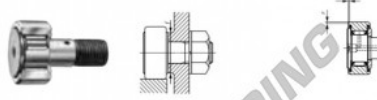

Cam follower CF8-UUM-IKO - CF8-UUM-IKO

<https://www.123bearing.ca/bearing-housing/deep-groove-bearing/cam-follower/cf8-uum-iko>

IKO

CAM FOLLOWERS

Standard Type Cam Followers With Cage/With Screwdriver Slot

CF-UU

Stud dia. mm	Identification number				Mass (Ref.)								
	Shield type		Sealed type		g	D	C	d ₁	G				
B	With crowned outer ring	With cylindrical outer ring	With tapered outer ring	With cylindrical outer ring	28.5	19	11	B	M 8×1				
CF 8 UUM													
Boundary dimensions mm													
G ₁	B	B ₁	B ₂	B ₃	C ₁	g ₁	g ₂	r _{max} ^(*)	f _{Min.} mm	Maximum ignoring stress N·m	Ball dynamic load rating C N	Ball static load rating C ₀ N	Maximum allowable static load N
10	12.2max	32.2max	20	—	0.6	*4	—	0.3	13	7.1	4 250	4 740	4 620

PRODUCT FEATURES

Brand	IKO
N° Ean13	3663952441061
Inside diameter	8 mm
Outside diameter	19 mm
Thickness	11 mm
Packaging	1

contact@123bearing.ca

+1(646) 712 9672

CRT4 de Lesquin 60 Rue Du Haut De Sainghin 59273 Fretin FRANCE