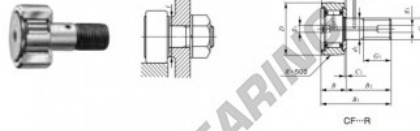

Cam follower CF24-R-IKO - CF24-R-IKO

<https://www.123bearing.ca/bearing-housing/deep-groove-bearing/cam-follower/cf24-r-iko>

IKO

CAM FOLLOWERS

Standard Type Cam Followers With Cage/With Screwdriver Slot

Stud dia. mm	Identification number				Maxs (Ref.)				
	Shield type		Sealed type		ϕ	D	C	d_1	G
	With crowned outer ring	With cylindrical outer ring	With crowned outer ring	With cylindrical outer ring					
24	CF 24	R			815	62	29	24	M24×1.5

Boundary dimensions mm													
G_1	B	B_1	B_2	B_3	C_1	ϕ_2	$\phi_{max}^{(*)}$	Mounting diameter f Min. mm	Maximum lightening torque C N·m	Ball static load rating C_0 N	Ball static load rating C_0 N	Maximum allowable static load N	
25	30.6max	80.1max	49.5	11	0.8	8	4	1	40	215	30 500	52 600	52 000

PRODUCT FEATURES

Brand	IKO
N° Ean13	3663952441481
Inside diameter	24 mm
Outside diameter	62 mm
Thickness	29 mm
Packaging	1

contact@123bearing.ca

+1(646) 712 9672

CRT4 de Lesquin 60 Rue Du Haut De Sainghin 59273 Fretin FRANCE