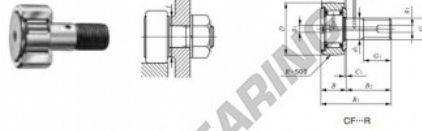

Cam follower CF30-R-IKO - CF30-R-IKO

<https://www.123bearing.ca/bearing-housing/deep-groove-bearing/cam-follower/cf30-r-iko>

CAM FOLLOWERS

Standard Type Cam Follower **With Cage/With Screwdriver Slot**

Stud dia. mm	Identification number				Maxs (Ref.)				
	Shield type		Sealed type		g	D	C	d ₁	G
	With crowned outer ring	With cylindrical outer ring	With crowned outer ring	With cylindrical outer ring					
30	CF 30	R			1 870	80	35	30	M30×1.5

Boundary dimensions mm										Mounting dimension f Min. mm	Maximum tightening torque N·m	Ball dynamic load rating C	Ball static load rating C ₀	Maximum allowable static load N	
G ₁	B	B ₁	B ₂	B ₃	C ₁	g ₁	g ₂	r _{max}	(°)						
32	37	max	100	max	63	15	1	8	4	1	49	438	45 400	85 100	85 100

PRODUCT FEATURES

Brand	IKO
N° Ean13	3663952441566
Inside diameter	30 mm
Outside diameter	80 mm
Thickness	35 mm
Packaging	1

contact@123bearing.ca

+1(646) 712 9672

CRT4 de Lesquin 60 Rue Du Haut De Sainghin 59273 Fretin FRANCE