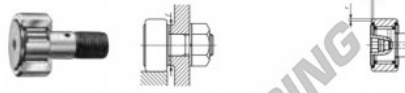

## Cam follower CF8-BUUM-IKO - CF8-BUUM-IKO

<https://www.123bearing.ca/bearing-housing/deep-groove-bearing/cam-follower/cf8-buum-iko>

### CAM FOLLOWERS

Standard Type Cam Followers With Cage/With Hexagon Hole

CF-BUU

Stud dia. mm	Identification number				Mass (Ref.) g	D	C	d <sub>1</sub>	G					
	Shield type		Sealed type											
B	With covered outer ring	With cylindrical outer ring	With covered outer ring	With cylindrical outer ring	28.5	19	11	8	M 8×1					
Boundary dimensions mm					Mounting dimension f Min. mm	Maximum spinning torque N·m	Basic dynamic load rating C N	Basic static load rating C <sub>0</sub> N	Maximum allowable static load N					
G <sub>1</sub>	B	B <sub>1</sub>	B <sub>2</sub>	B <sub>3</sub>						C <sub>1</sub>	g <sub>1</sub>	g <sub>2</sub>	H	r <sub>s</sub> μm
10	12.2max	32.2max	20	—	0.6	—	—	4	0.3	13	7.1	4 250	4 740	4 620

## PRODUCT FEATURES

Brand	IKO
N° Ean13	3663952442655
Inside diameter	8 mm
Outside diameter	19 mm
Thickness	11 mm
Packaging	1

[contact@123bearing.ca](mailto:contact@123bearing.ca)

+1(646) 712 9672

CRT4 de Lesquin 60 Rue Du Haut De Sainghin 59273 Fretin FRANCE