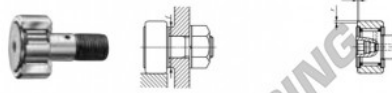

## Cam follower CF12-B-IKO - CF12-B-IKO

<https://www.123bearing.ca/bearing-housing/deep-groove-bearing/cam-follower/cf12-b-iko>

### CAM FOLLOWERS

Standard Type Cam Followers With Cage/With Hexagon Hole

CF-B

Stud dia. mm	Identification number				Mass (Ref.) g	D	C	d <sub>1</sub>	G
	Shield type		Sealed type						
	With covered outer ring	With cylindrical outer ring	With covered outer ring	With cylindrical outer ring					
12		<b>CF 12 B</b>			95	30	14	12	M12×1.5