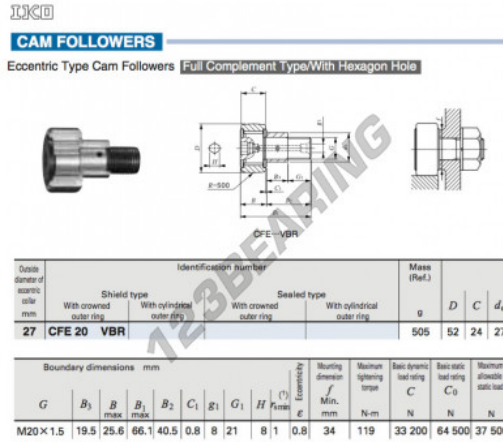

Cam follower CFE20-VBR-IKO - CFE20-VBR-IKO

<https://www.123bearing.ca/bearing-housing/deep-groove-bearing/cam-follower/cfe20-vbr-iko>

PRODUCT FEATURES

| | |
|------------------|---------------|
| Brand | IKO |
| N° Ean13 | 3616060460608 |
| Inside diameter | 27 mm |
| Outside diameter | 52 mm |
| Thickness | 24 mm |
| Weight | 505 g |
| Packaging | 1 |