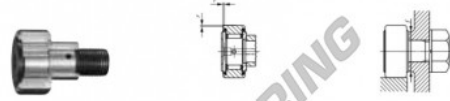

Cam follower CFE20-VUU-IKO - CFE20-VUU-IKO

<https://www.123bearing.ca/bearing-housing/deep-groove-bearing/cam-follower/cfe20-vuu-iko>

IKO

CAM FOLLOWERS

Eccentric Type Cam Followers Full Complement Type/With Screwdriver Slot

CFE20-VUU

Outside diameter of eccentric outer ring mm	Identification number				Mass (Ref.)									
	Shield type		Sealed type		g	D	C	d _e						
27	With crowned outer ring	With cylindrical outer ring	With crowned outer ring	With cylindrical outer ring	505	52	24	27						
CFE 20 VUU														
Boundary dimensions mm														
G	B ₃	B _{max}	B ₂ max	B ₂	C ₁	g ₁	G ₁	r ₁ min	Excentricity E	Mounting dimension f Min. mm	Maximum operating torque N·m	Basic dynamic load rating C N	Basic static load rating C ₀ N	Maximum allowable static load N
M20 × 1.5	19.5	25.6	66.1	40.5	0.8	8	21	1	0.8	34	119	33 200	64 500	37 500