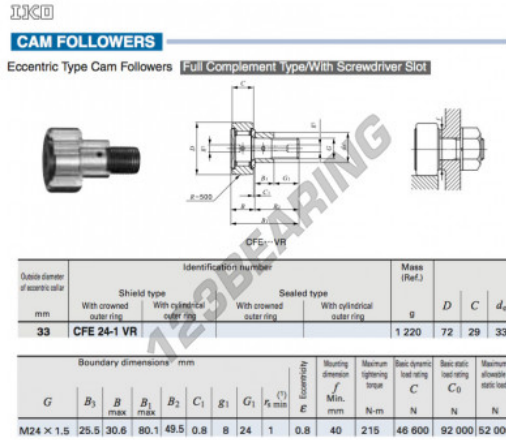

Cam follower CFE24-1-VR-IKO - CFE24-1-VR-IKO

<https://www.123bearing.ca/bearing-housing/deep-groove-bearing/cam-follower/cfe24-1-vr-iko>

PRODUCT FEATURES

Brand	IKO
N° Ean13	3616060461261
Inside diameter	33 mm
Inside diameter	1.299" inch
Outside diameter	72 mm
Outside diameter	2.835" inch
Thickness	29 mm
Thickness	1.142" inch
Weight	1220 g
Packaging	1