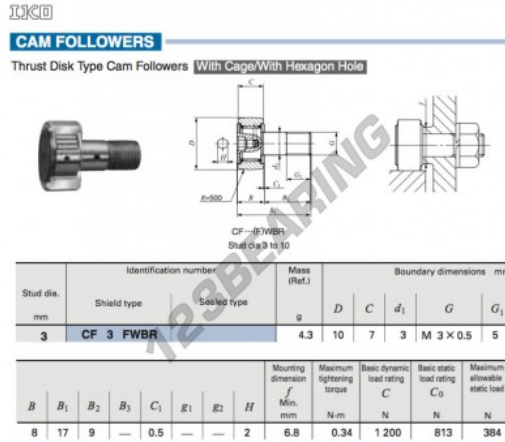

Cam follower CF3-FWBR-IKO - CF3-FWBR-IKO

<https://www.123bearing.ca/bearing-housing/deep-groove-bearing/cam-follower/cf3-fwbr-iko>

PRODUCT FEATURES

Brand	IKO
N° Ean13	3616060461421
Inside diameter	3 mm
Outside diameter	10 mm
Thickness	7 mm
Weight	4.3 g
Packaging	1