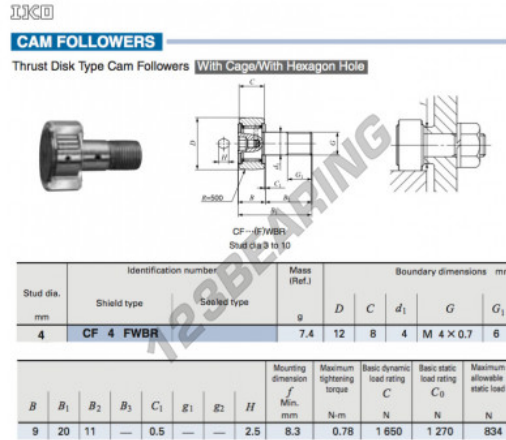

Cam follower CF4-FWBR-IKO - CF4-FWBR-IKO

<https://www.123bearing.ca/bearing-housing/deep-groove-bearing/cam-follower/cf4-fwbr-iko>

PRODUCT FEATURES

Brand	IKO
N° Ean13	3616060461445
Inside diameter	4 mm
Outside diameter	12 mm
Thickness	8 mm
Weight	7.4 g
Packaging	1