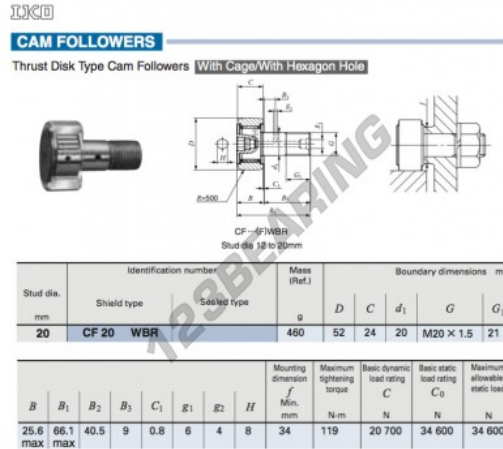

Cam follower CF20-WBR-IKO - CF20-WBR-IKO

<https://www.123bearing.ca/bearing-housing/deep-groove-bearing/cam-follower/cf20-wbr-iko>

PRODUCT FEATURES

Brand	IKO
N° Ean13	3663952458625
Inside diameter	20 mm
Outside diameter	52 mm
Thickness	24 mm
Weight	460 g
Packaging	1