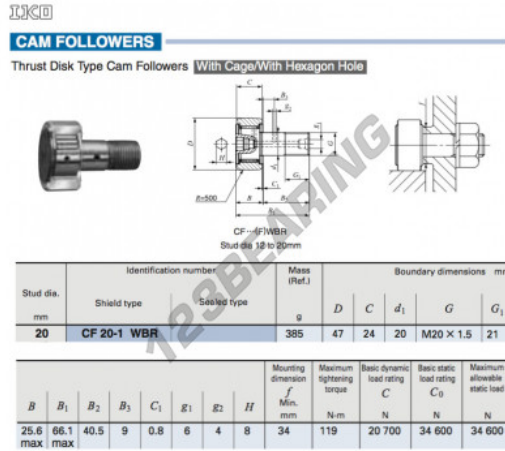

Cam follower CF20-1-WBR-IKO - CF20-1-WBR-IKO

<https://www.123bearing.ca/bearing-housing/deep-groove-bearing/cam-follower/cf20-1-wbr-iko>

PRODUCT FEATURES

| | |
|------------------|---------------|
| Brand | IKO |
| N° Ean13 | 3663952458656 |
| Inside diameter | 20 mm |
| Outside diameter | 47 mm |
| Thickness | 24 mm |
| Weight | 385 g |
| Packaging | 1 |