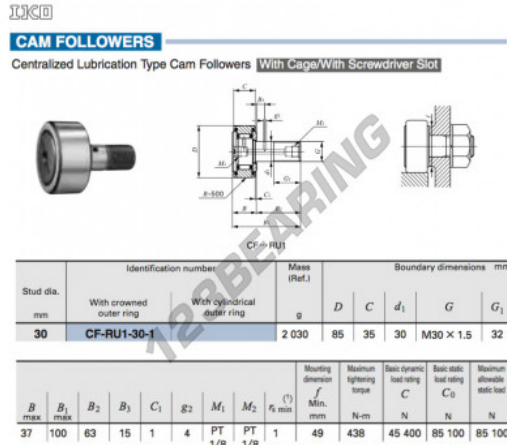

## Cam follower CF-RU1-30-1-IKO - CF-RU1-30-1-IKO

<https://www.123bearing.ca/bearing-housing/deep-groove-bearing/cam-follower/cf-ru1-30-1-iko>

### PRODUCT FEATURES

Brand	IKO
N° Ean13	3616060461773
Inside diameter	30 mm
Outside diameter	85 mm
Thickness	35 mm
Weight	2030 g
Packaging	1

[contact@123bearing.ca](mailto:contact@123bearing.ca)

+1(646) 712 9672