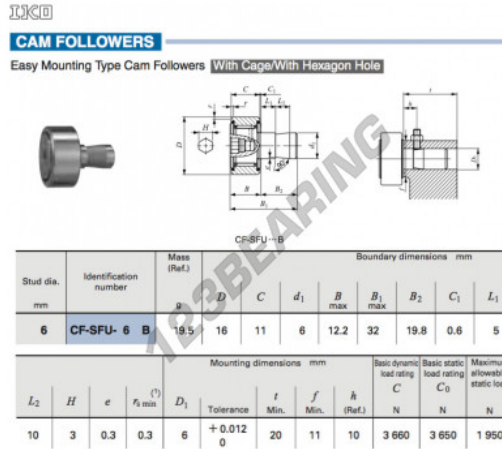

## Cam follower CF-SFU-6-B-IKO - CF-SFU-6-B-IKO

<https://www.123bearing.ca/bearing-housing/deep-groove-bearing/cam-follower/cf-sfu-6-b-iko>

### PRODUCT FEATURES

Brand	IKO
N° Ean13	3663952458960
Inside diameter	6 mm
Inside diameter	0.236" inch
Outside diameter	16 mm
Outside diameter	0.63" inch
Thickness	11 mm
Thickness	0.433" inch
Weight	19.5 g
Packaging	-
Standard	No standard