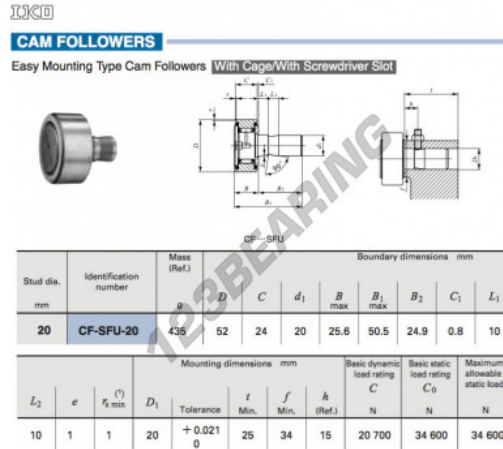

Cam follower CF-SFU-20-IKO - CF-SFU-20-IKO

<https://www.123bearing.ca/bearing-housing/deep-groove-bearing/cam-follower/cf-sfu-20-iko>

PRODUCT FEATURES

Brand	IKO
N° Ean13	3616060461896
Inside diameter	20 mm
Outside diameter	52 mm
Thickness	24 mm
Weight	435 g
Packaging	1