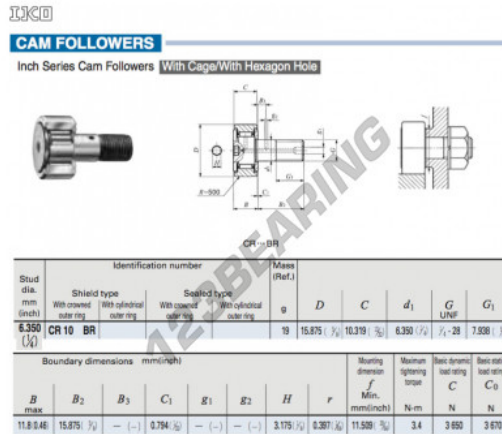

Cam follower CR10-BR-IKO - CR10-BR-IKO

<https://www.123bearing.ca/bearing-housing/deep-groove-bearing/cam-follower/cr10-br-iko>

PRODUCT FEATURES

Brand	IKO
N° Ean13	3616060462336
Inside diameter	6.35 mm
Outside diameter	15.875 mm
Thickness	10.319 mm
Weight	19 g
Packaging	1