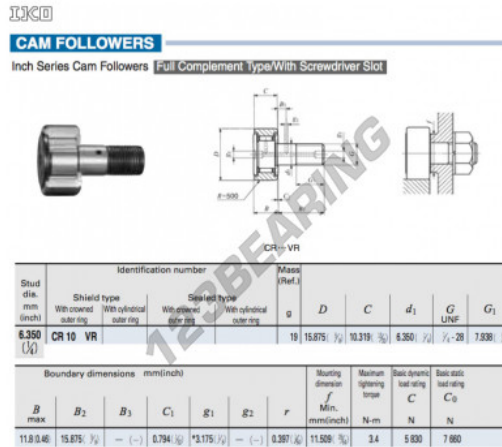

Cam follower CR10-VR-IKO - CR10-VR-IKO

<https://www.123bearing.ca/bearing-housing/deep-groove-bearing/cam-follower/cr10-vr-iko>

PRODUCT FEATURES

| | |
|------------------|---------------|
| Brand | IKO |
| N° Ean13 | 3616060463234 |
| Inside diameter | 6.35 mm |
| Outside diameter | 15.875 mm |
| Thickness | 10.319 mm |
| Weight | 19 g |
| Packaging | 1 |