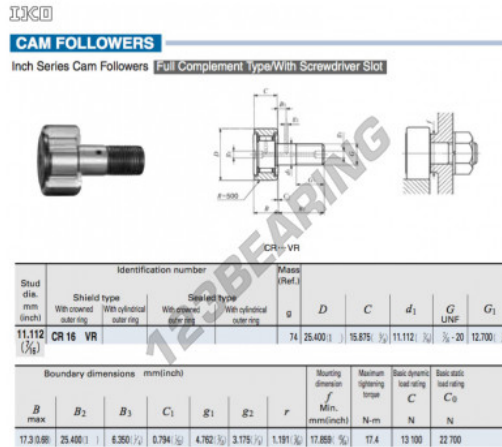

## Cam follower CR16-VR-IKO - CR16-VR-IKO

<https://www.123bearing.ca/bearing-housing/deep-groove-bearing/cam-follower/cr16-vr-iko>

### PRODUCT FEATURES

Brand	IKO
N° Ean13	3616060463548
Inside diameter	11.112 mm
Outside diameter	25.4 mm
Thickness	15.875 mm
Weight	74 g
Packaging	1

[contact@123bearing.ca](mailto:contact@123bearing.ca)