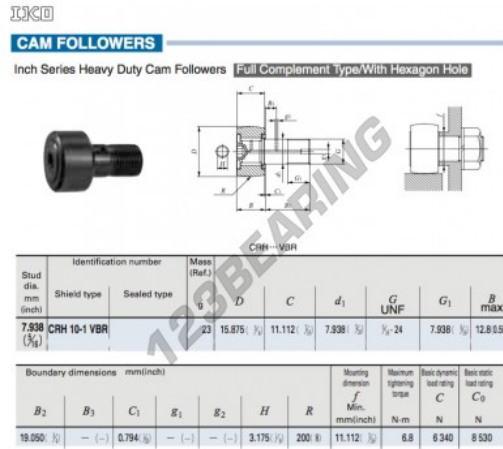

Cam follower CRH10-1-VBR-IKO - CRH10-1-VBR-IKO

<https://www.123bearing.ca/bearing-housing/deep-groove-bearing/cam-follower/crh10-1-vbr-iko>

PRODUCT FEATURES

Brand	IKO
N° Ean13	3663952462769
Inside diameter	7.938 mm
Outside diameter	15.875 mm
Thickness	11.112 mm
Weight	23 g
Packaging	1