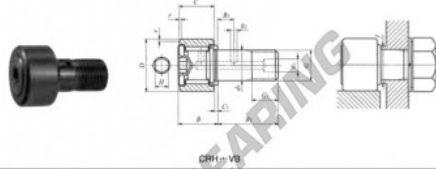

## Cam follower CRH26-VB-IKO - CRH26-VB-IKO

<https://www.123bearing.ca/bearing-housing/deep-groove-bearing/cam-follower/crh26-vb-iko>

IKO

### CAM FOLLOWERS

Inch Series Heavy Duty Cam Followers Full Complement Type/With Hexagon Hole

Stud dia. mm (inch)	Identification number		Mass (Ref.) g	D	C	d <sub>1</sub>	G UNF	G <sub>1</sub>	B max
	Shield type	Sealed type							
22.225 (.875)	CRH 26	VB	329	41.275 (1.625)	22.225 (.875)	22.225 (.875)	7/16-14	19.050 (.75)	24.3 (0.96)

Boundary dimensions mm(inch)							Mounting dimension F mm (inch)	Maximum tightening torque N·m	Basic dynamic load rating C N	Basic static load rating C <sub>0</sub> N
B <sub>2</sub>	B <sub>3</sub>	C <sub>1</sub>	S <sub>1</sub>	S <sub>2</sub>	H	R				
38.100 (1.5)	9.525 (.375)	1.588 (.0625)	4.762 (.1875)	2.381 (.09375)	7.938 (.3125)	1.588 (.0625)	26.988 (1.0625)	182	29 200	40 100

## PRODUCT FEATURES

Brand	IKO
N° Ean13	3616060464637
Inside diameter	22.225 mm
Outside diameter	41.275 mm
Thickness	22.225 mm
Weight	329 g
Packaging	1

[contact@123bearing.ca](mailto:contact@123bearing.ca)