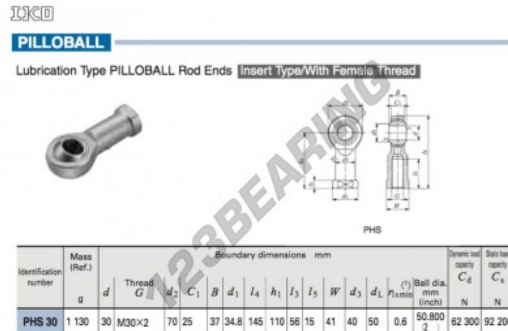

GE Rod end PHS30-IKO - PHS30-IKO

<https://www.123bearing.ca/bearing-housing/rod-end/ge/phs30-iko>

PRODUCT FEATURES

Brand	IKO
N° Ean13	3616060465030
Inside diameter	30 mm
Outside diameter	70 mm
Thickness	25 mm
Type	GE
Weight	1130 g
Lubrication	with
Packaging	1