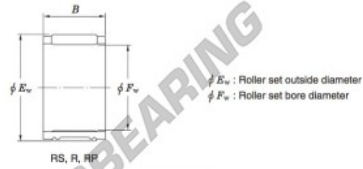

Needle roller bearing RS40-20-JTEKT - RS40-20-KOYO

<https://www.123bearing.ca/bearing-housing/needle-roller-bearing/needle/rs40-20-koyo>

Needle roller and cage assemblies Koyo

Boundary dimensions (mm.)			Basic load ratings (kN)			Limiting speeds (min ⁻¹)	Bearing No.	Special series (Cage)	[Outer] Mass (g)
F_w	E_w	B	C_r	C_0	Oil lub.				
40	47	20	27.6	44.8	11 000	RS40/20	—	54	

PRODUCT FEATURES

Brand	JTEKT
N° Ean13	3663952468204
Inside diameter	40 mm
Outside diameter	47 mm
Thickness	20 mm
Weight	54 g
Packaging	1

contact@123bearing.ca

+1(646) 712 9672

CRT4 de Lesquin 60 Rue Du Haut De Sainghin 59273 Fretin FRANCE