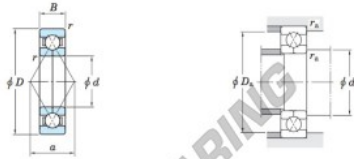

## Deep groove ball bearing single row 6216BI-JTEKT - 6216BI-KOYO

<https://www.123bearing.ca/bearing-housing/deep-groove-bearing/single-row/6216bi-koyo>

Four-point contact ball bearings ————— Koyo

| Boundary dimensions (mm) |     |    |        | Basic load ratings (kN) |                 | Limiting speeds (min <sup>-1</sup> ) |          | Bearing No. | Load center spread (mm) a |
|--------------------------|-----|----|--------|-------------------------|-----------------|--------------------------------------|----------|-------------|---------------------------|
| d                        | D   | B  | r min. | C <sub>r</sub>          | C <sub>0r</sub> | Grease lub.                          | Oil lub. |             |                           |
| 80                       | 140 | 26 | 2      | 126                     | 128             | 3 600                                | 4 900    | 6216BI      | 77.0                      |

| Mounting dimensions (mm) |                     |                     | (Refer.)<br>Mass (kg) |
|--------------------------|---------------------|---------------------|-----------------------|
| d <sub>a</sub> min.      | D <sub>a</sub> max. | r <sub>a</sub> max. |                       |
| 90                       | 130                 | 2                   | 1.80                  |

### PRODUCT FEATURES

|                  |               |
|------------------|---------------|
| Brand            | JTEKT         |
| N° Ean13         | 3663952474489 |
| Inside diameter  | 80 mm         |
| Outside diameter | 140 mm        |
| Thickness        | 26 mm         |
| Weight           | 1800 g        |
| Packaging        | 1             |