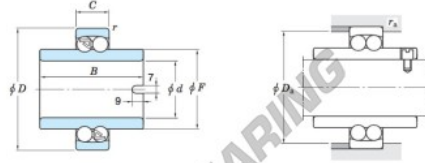

Deep groove ball bearing single row 11309-JTEKT - 11309-KOYO

<https://www.123bearing.ca/bearing-housing/deep-groove-bearing/single-row/11309-koyo>

Self-aligning ball bearings ————— **Koyo**
extended inner ring type

Boundary dimensions (mm)						Basic load ratings (kN)		Limiting speeds (min. ⁻¹)		Bearing No.
d	D	B	C	F	r max.	C _r	C _{0r}	Grease lub.	Oil lub.	
45	100	60	25	63.9	1.5	38.1	12.7	6 100	7 500	11309

Mounting dimensions (mm)		Con- stant	Axial load factors			(Refer.) Mass (kg)
D _s max.	r ₂ max.	e	Y ₁	Y ₂	Y ₃	
92	1.5	0.25	2.56	3.95	2.68	1.40

PRODUCT FEATURES

Brand	JTEKT
N° Ean13	3663952476162
Inside diameter	45 mm
Outside diameter	100 mm
Thickness	60 mm
Weight	1400 g
Packaging	1

contact@123bearing.ca

+1(646) 712 9672

CRT4 de Lesquin 60 Rue Du Haut De Sainghin 59273 Fretin FRANCE