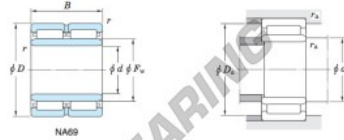

Roller bearing NA6904-JTEKT - NA6904-KOYO

<https://www.123bearing.ca/bearing-housing/roller-bearing/roller/na6904-koyo>

Machined ring needle roller bearings ————— **Koyo**
F_W 29 – 37 mm

With inner ring

Boundary dimensions (mm)				Basic load ratings (kN)			Limiting speeds¹⁾ (min⁻¹)		Bearing No.	
F_w	d	D	B	C_r	C_{0r}	Oil lub.	Without inner ring	Without inner ring		
25	20	37	30	35.4	48.9	17 000	—	—		
Mounting dimensions (mm)				(Refer.) Mass (kg)		(Refer.) Applicable inner ring No.				
With inner ring				Without inner ring	With inner ring					
NA6904				22	35	0.096	0.137	IRM202530		

PRODUCT FEATURES

Brand	JTEKT
N° Ean13	3663952482453
Inside diameter	20 mm
Outside diameter	37 mm
Thickness	30 mm
Weight	137 g
Packaging	1

contact@123bearing.ca

+1(646) 712 9672

CRT4 de Lesquin 60 Rue Du Haut De Sainghin 59273 Fretin FRANCE