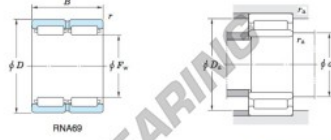

Roller bearing RNA6909-JTEKT - RNA6909-KOYO

<https://www.123bearing.ca/bearing-housing/roller-bearing/roller/rna6909-koyo>

Machined ring needle roller bearings ————— **Koyo**
F_w 29 ~ 37 mm

Without inner ring

Boundary dimensions (mm)				Basic load ratings (kN)			Limiting speeds¹⁾ (min⁻¹)		Bearing No.
F_w	d	D	B	B₁	C_r	C₁₀	Oil lub.	Without inner ring	
52	45	68	40	-	0.6	70.7	127.0	8 800	RNA6909
Mounting dimensions (mm)				(Refer.) Mass (kg)		(Refer.) Applicable inner ring No.			
With inner ring				Without inner ring	With inner ring				
	d₂	D₂	r₂	0.334	0.495	IRM455240			
	min.	max.	max.						
	49	64	0.6						

PRODUCT FEATURES

Brand	JTEKT
N° Ean13	3663952483436
Inside diameter	52 mm
Outside diameter	68 mm
Thickness	40 mm
Weight	334 g
Packaging	1

contact@123bearing.ca

+1(646) 712 9672

CRT4 de Lesquin 60 Rue Du Haut De Sainghin 59273 Fretin FRANCE