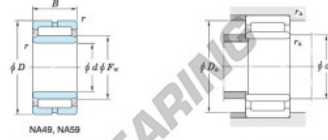

Roller bearing NA4915-JTEKT - NA4915-KOYO

<https://www.123bearing.ca/bearing-housing/roller-bearing/roller/na4915-koyo>

Machined ring needle roller bearings **Koyo**
F_W 29 ~ 37 mm

With inner ring

Boundary dimensions (mm)					Basic load ratings (kN)			Limiting speeds¹⁾ (min⁻¹)		Bearing No.
F_w	d	D	B	B₁	C_r	C₁₀	Oil lub.	Without inner ring	Without inner ring	
85	75	105	30	1	88.0	164.0	5 400	—	—	
Mounting dimensions (mm)					(Refer.) Mass (kg)		(Refer.) Applicable inner ring No.			
With inner ring					Without inner ring	With inner ring				
NA4915					80	100	1	0.507	0.773	IRM758530

PRODUCT FEATURES

Brand	JTEKT
N° Ean13	3663952483917
Inside diameter	75 mm
Outside diameter	105 mm
Thickness	30 mm
Weight	773 g
Packaging	1

contact@123bearing.ca

+1(646) 712 9672

CRT4 de Lesquin 60 Rue Du Haut De Sainghin 59273 Fretin FRANCE