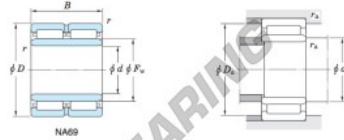

Roller bearing NA6915-JTEKT - NA6915-KOYO

<https://www.123bearing.ca/bearing-housing/roller-bearing/roller/na6915-koyo>

Machined ring needle roller bearings ————— **Koyo**
F_W 29 – 37 mm

With inner ring

Boundary dimensions (mm)					Basic load ratings (kN)		Limiting speeds¹⁾ (min⁻¹)		Bearing No.	
F_w	d	D	B	B₁	C_r	C_{10r}	Oil lub.		Without inner ring	
85	75	105	54	—	135.0	283.0	5 400		—	
Mounting dimensions (mm)					(Refer.) Mass (kg)		(Refer.) Applicable inner ring No.			
With inner ring					Without inner ring	With inner ring				
NA6915					80	100	1	0.866	1.44	IRM758554

PRODUCT FEATURES

Brand	JTEKT
N° Ean13	3663952483955
Inside diameter	75 mm
Outside diameter	105 mm
Thickness	54 mm
Weight	1440 g
Packaging	1

contact@123bearing.ca

+1(646) 712 9672

CRT4 de Lesquin 60 Rue Du Haut De Sainghin 59273 Fretin FRANCE