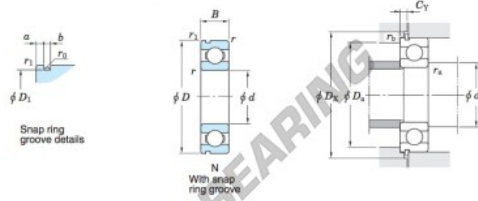

### Single-row deep groove ball bearings ————— **Koyo** snap ring groove type locating snap ring type

Boundary dimensions (mm)				Basic load ratings (kN)			Factor		Limiting speeds (min <sup>-1</sup> )		Bearing No.		
d	D	B	r	C	C <sub>10r</sub>	f <sub>s</sub>	Grease lub.	Oil lub.	With snap ring groove	With locating snap ring	D <sub>1</sub> max.		
25	52	15	1	14.0	7.85	13.9	13 000	15 000	<b>6205N</b>		49.73		

Dimensions of snap ring groove (mm)			Dimensions of locating snap ring (mm)		Mounting dimensions (mm)						(Refer.) Mass (kg)	(Refer.) Bearing No.	
a	b	r <sub>0</sub>	D <sub>2</sub>	f	d <sub>4a</sub>	D <sub>4a</sub>	D <sub>4c</sub>	C <sub>γ</sub>	r <sub>4a</sub>	r <sub>4b</sub>			
max.	±0.15	max.	max.	±0.05	min.	max.	min.	max.	max.	max.			0.128
2.46	1.5	0.4	57.9	1.07	30	47	58.5	3.33	1	0.5			<b>6205N</b>